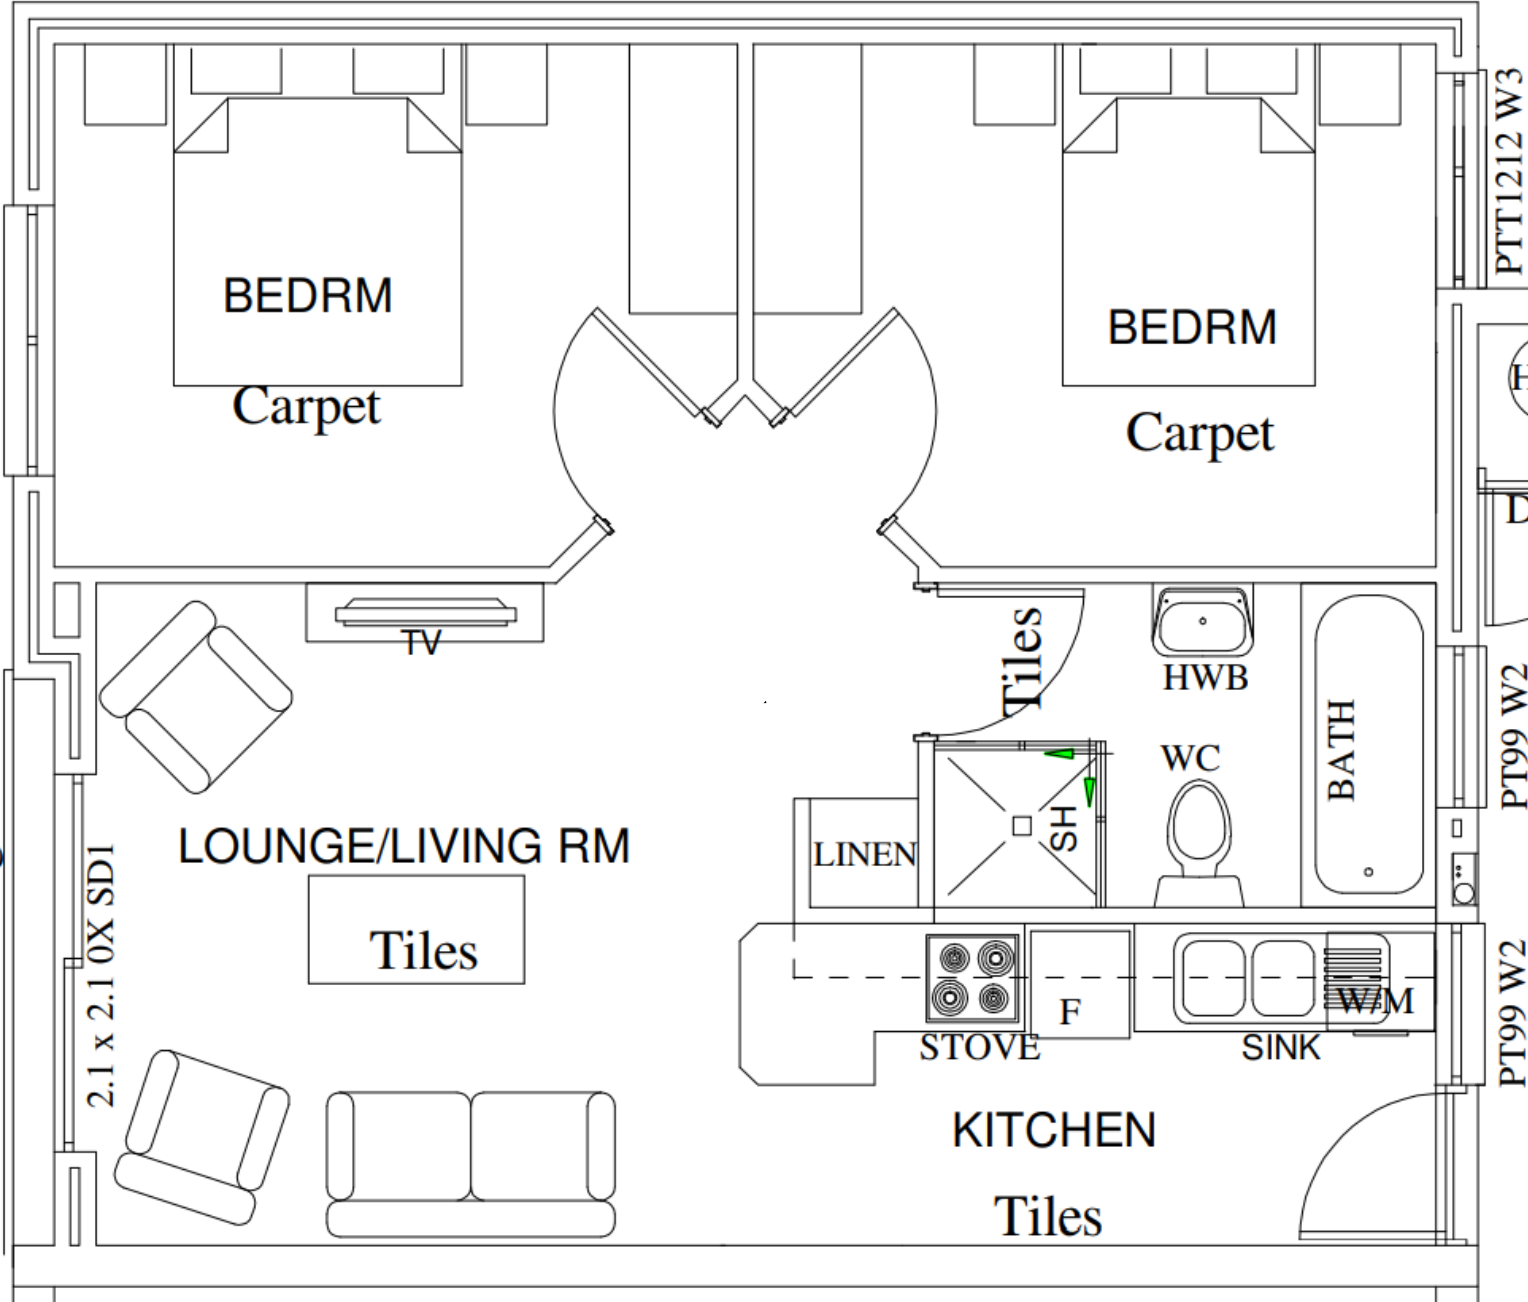

Balustrade 1.0 m high to detail

PTT1512 W1

2.1 x 2.1 0X SD1

BEDRM

Carpet

TV

LOUNGE/LIVING RM

Tiles

LINEN

Tiles

HWB

WC

BATH

STOVE

F

SINK

W/M

KITCHEN

Tiles

BEDRM

Carpet

PTT1212 W3

PT99 W2

PT99 W2